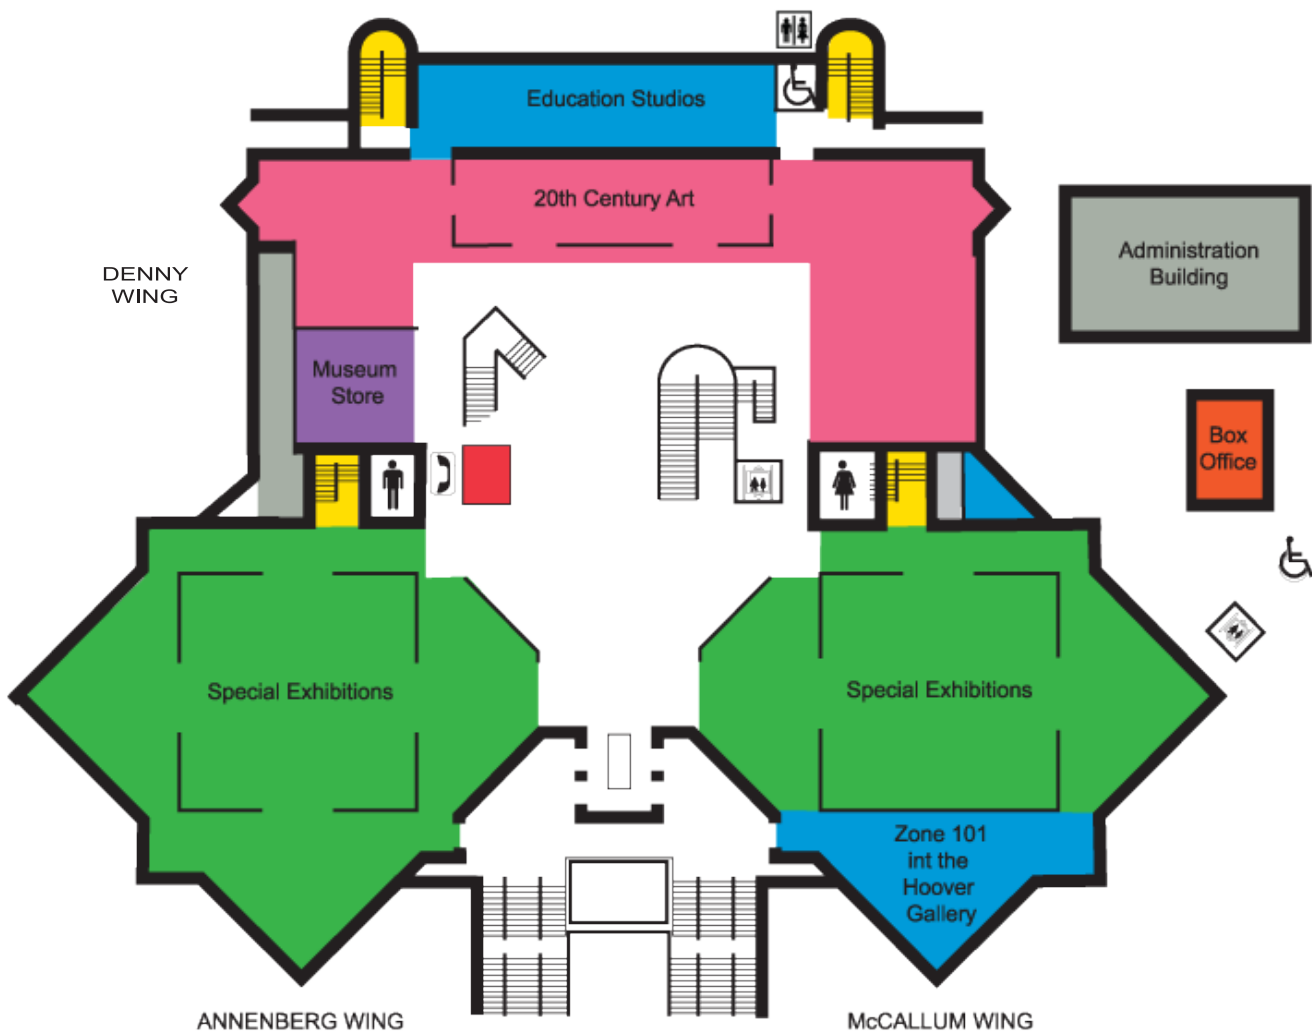

# Mezzanine Level

  
INDICATES  
EMERGENCY  
EXISTS

# Main Level

## Upper Level

## Theater/Lower Level